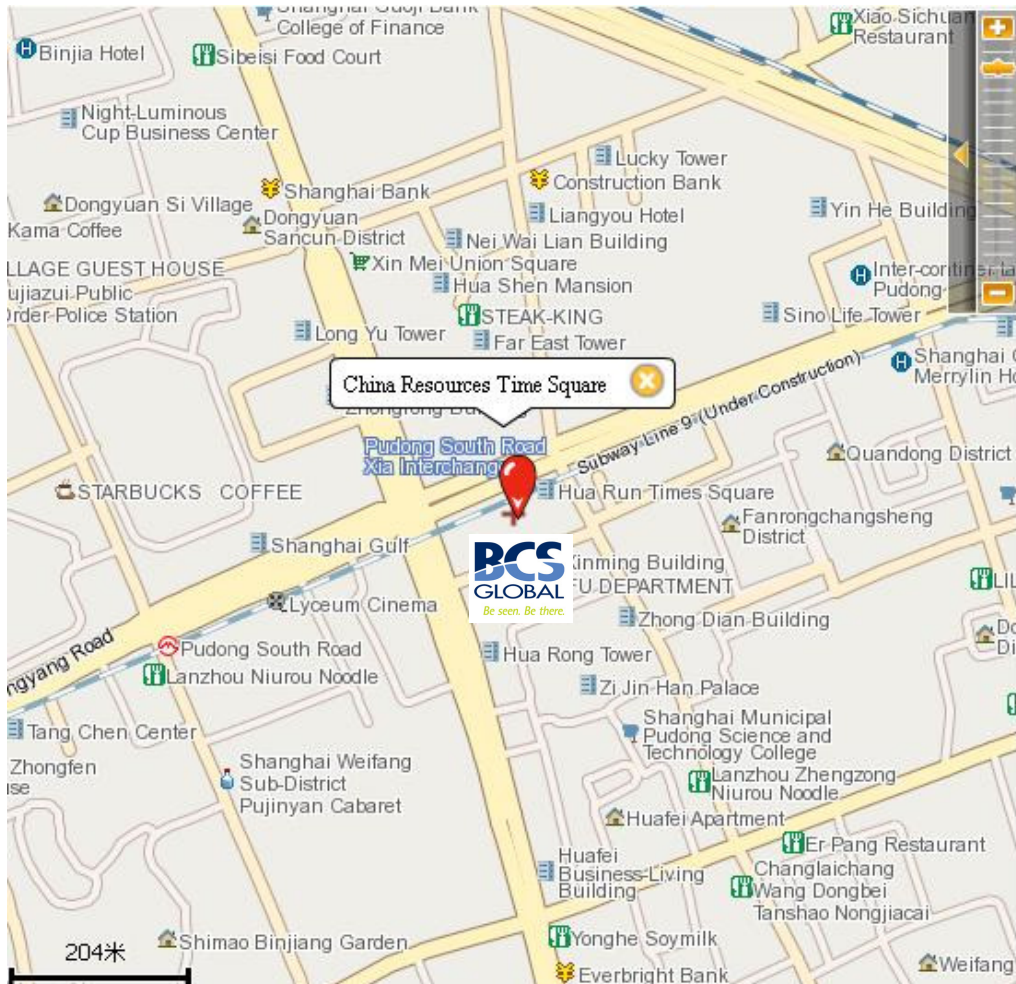

Be seen. Be there.

Directions to BCS Global Shanghai Office

28th Floor
China Resource Times Square
No. 500 Zhangyang Road
Pudong New Area
Shanghai
China
Tel: +86 21 58368768

Driving Instructions

Air

From Pu Dong Airport, take magnetic train to Long Yang Road and interchange No.2 Metro Line to Dong Chang Road or take taxi