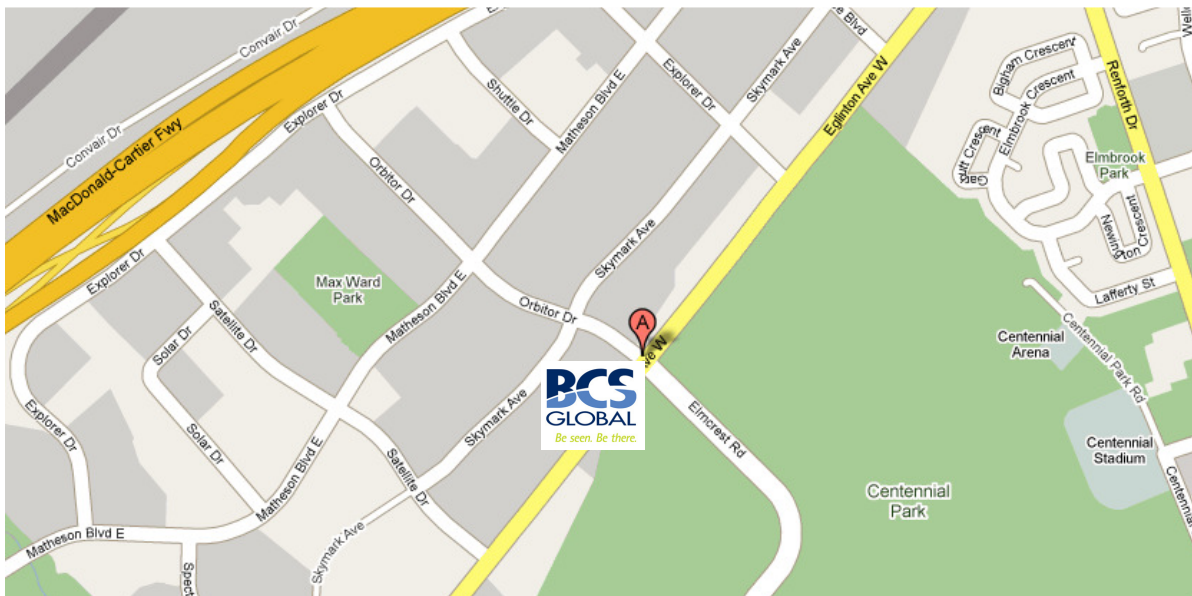

Be seen. Be there.

Directions to BCS Global Toronto Office

BCS Global
5025 Orbitor Drive,
Building 5, Suite 300
Mississauga
Ontario, L4W 4Y5
Canada
Tel: +1 (647) 722 8500

Driving Instructions

From Toronto Pearson International Airport

Take Airport Road to Carlingview Drive. Turn right on Carlingview Drive. Turn right on Renforth Drive. Turn right on Eglinton Avenue. BCS Global is located 1 kilometre ahead on the right side.

From South

Take the Gardiner/QEW to Highway 427 North. Exit at Eglinton Avenue West. BCS Global is located 2 kilometres ahead on the right side.

From East

Take Highway 401 West and exit at Carlingview Drive. Turn left on Renforth Drive. Turn right on Eglinton Avenue. BCS Global is located 1 kilometre ahead on the right side.

From West

Take Highway 401 East and exit at Renforth Drive South. Turn right on Eglinton Avenue. BCS Global is located 1 kilometre ahead on the right side.